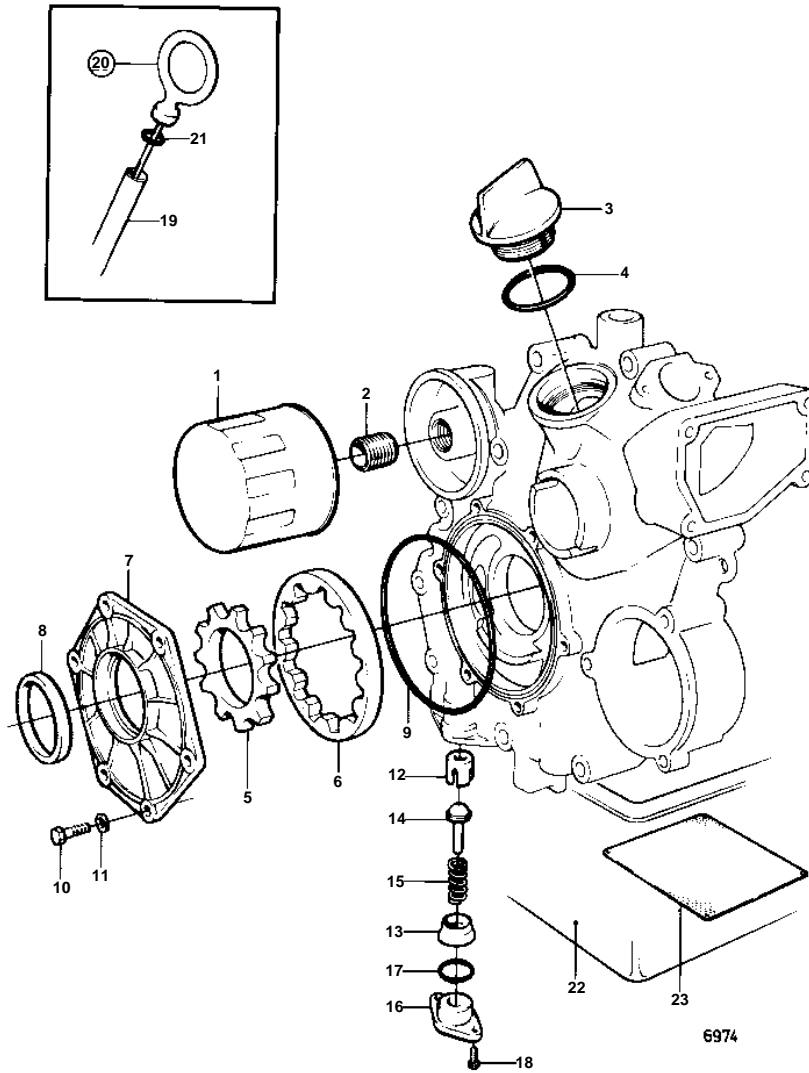

2002,2002B,2002D,2002AG,2002BG

2002,2002B,2002D,2002AG,2002BG

REF	PART NO.	QTY	DESCRIPTION		NOTES
1	834337	1	Oil filter		
2	840274	1	Nipple		*
3	840559	1	Cover		
4	925065	1	O-ring	IK	
5	840552	1	Gear, INNER		*
6	840553	1	Gear, OUTER		*
7	840498	1	Cover		
8	6842273	1	Sealing ring	IK	(1306333)
9	967591	1	O-ring	IK	
10	955272	6	Screw		
11	949607	6	Spring washer		
12	1542265	1	Seat		
13	1542266	1	Sleeve		
14	471085	1	Valve		
15	840792	1	Spring		
16	1542267	1	Cover		
17	925065	1	O-ring	IK	
18	955269	2	Screw		
19	840846	1	Tube		
20	840318	1	Oil dipstick		
21	949187	1	• O-ring		
22		1	OIL SUMP		INCLUDED IN ENGINE BLOCK.
23	840588	1	Strainer		INCLUDED IN ENGINE BLOCK.